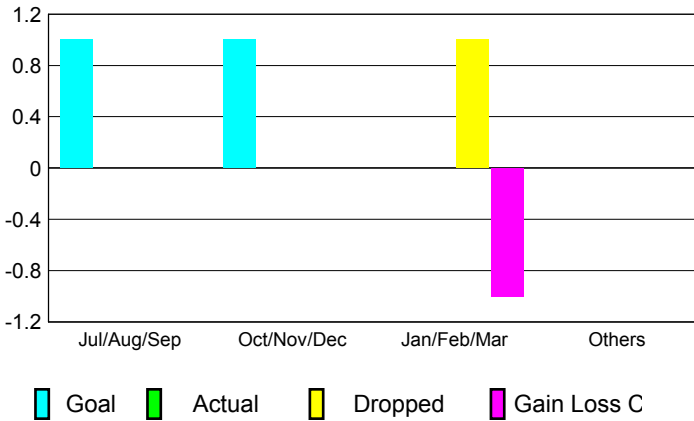

GMT: **John Muller**

Location: **AUSTRALIA**

GMT CA: **7**

CLUBS

Month	New Club Goal	Actual New Clubs	Actual Dropped Clubs	Gain/Loss of Clubs
2012-2013				
Jul/Aug/Sep	1	0	0	0
Oct/Nov/Dec	1	0	0	0
Jan/Feb/Mar	0	0	1	-1
Apr/May/June	0	0	0	0
Totals	2	0	1	-1

MEMBERSHIP

Month	Net Memb Goal	Actual New Memb	Actual Dropped Memb	Gain/Loss of Memb
2012-2013				
Jul/Aug/Sep	16	37	36	1
Oct/Nov/Dec	31	25	49	-24
Jan/Feb/Mar	0	41	34	7
Apr/May/June	5	39	79	-40
Totals	52	142	198	-56

Club Results 2012-2013

Goal, New, Dropped, Gain/Loss

Membership Results 2012-2013

Goal, New, Dropped, Gain/Loss

YTD Status Quo Clubs 2012-2013

Status Quo Clubs Compared to Status Quo Members

Gender Comparison 2012-2013