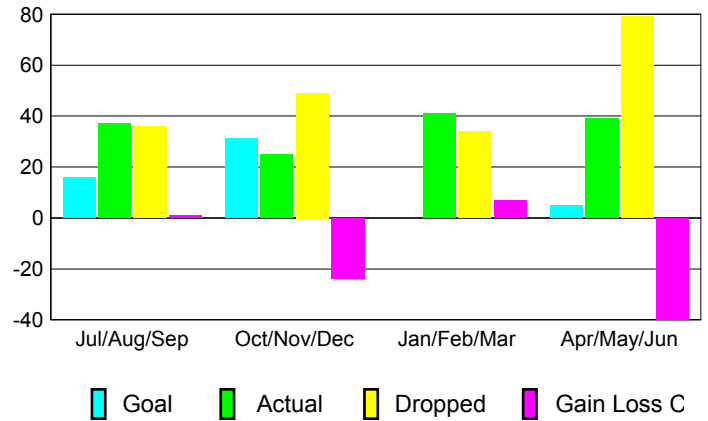

GMT: **John Muller**

Location: **AUSTRALIA**

GMT CA: **7**

CLUBS

Month	New Club Goal	Actual New Clubs	Actual Dropped Clubs	Gain/Loss of Clubs
2012-2013				
Jul/Aug/Sep	1	0	0	0
Oct/Nov/Dec	1	0	0	0
Jan/Feb/Mar	0	0	1	-1
Apr/May/June	0	0	0	0
Totals	2	0	1	-1

MEMBERSHIP

Month	Net Memb Goal	Actual New Memb	Actual Dropped Memb	Gain/Loss of Memb
2012-2013				
Jul/Aug/Sep	16	37	36	1
Oct/Nov/Dec	31	25	49	-24
Jan/Feb/Mar	0	41	34	7
Apr/May/June	5	39	79	-40
Totals	52	142	198	-56

Club Results 2012-2013

Goal, New, Dropped, Gain/Loss

Membership Results 2012-2013

Goal, New, Dropped, Gain/Loss

YTD Status Quo Clubs 2012-2013

Status Quo Clubs Compared to Status Quo Members

Gender Comparison 2012-2013